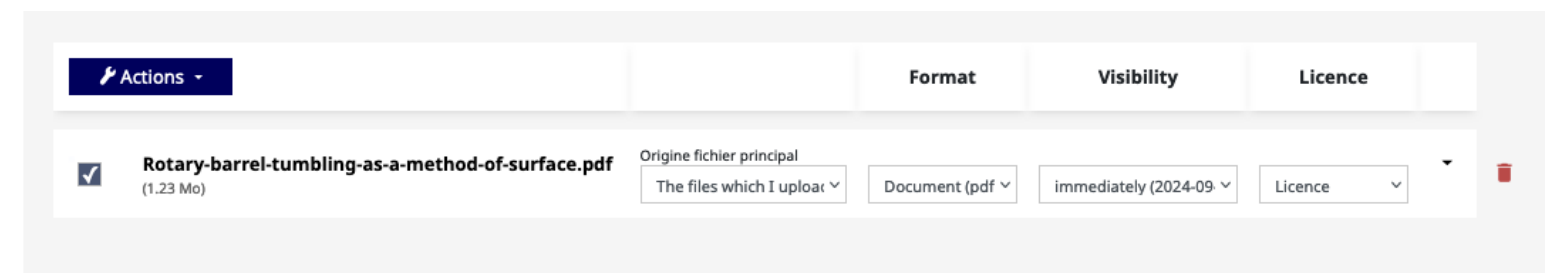

Confirm your submission

5) Select the PDF to upload from your computer
6) Declare the PDF's origin (author's version or editor's version)
7) If needed, apply an embargo to the deposit
  If the article is under a free license, choose a Creative Commons license