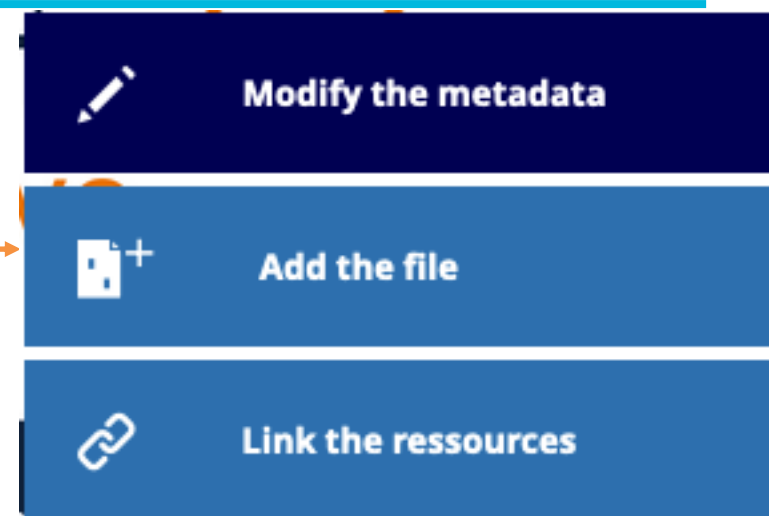

■ Are you an author ? Submit in just 3 clicks

Find your publications on :

<https://imt-mines-albi.hal.science/>

1) Search for your name in HAL IMT Mines Albi
2) Check if your texts and publications are present
  Missing any ? Proceed to step 2

Thumbnail
=
Text already online

No thumbnail
=
Text to be submitted

Add your PDF files

3) Click on the title to display the HAL page of your publication
4) In the sidebar, select « Add a file »
  If the button does not appear, select « Request ownership »

Confirm your submission

5) Select the PDF to upload from your computer
6) Declare the PDF's origin (author's version or editor's version)
7) If needed, apply an embargo to the deposit
  If the article is under a free license, choose a Creative Commons license

If you have a doubt, ask any question to the Library team : doc@mines-albi.fr
Visit the website : <https://doc.imt-mines-albi.fr/fr>

All the information on research support can be found on MIN-IST-A3